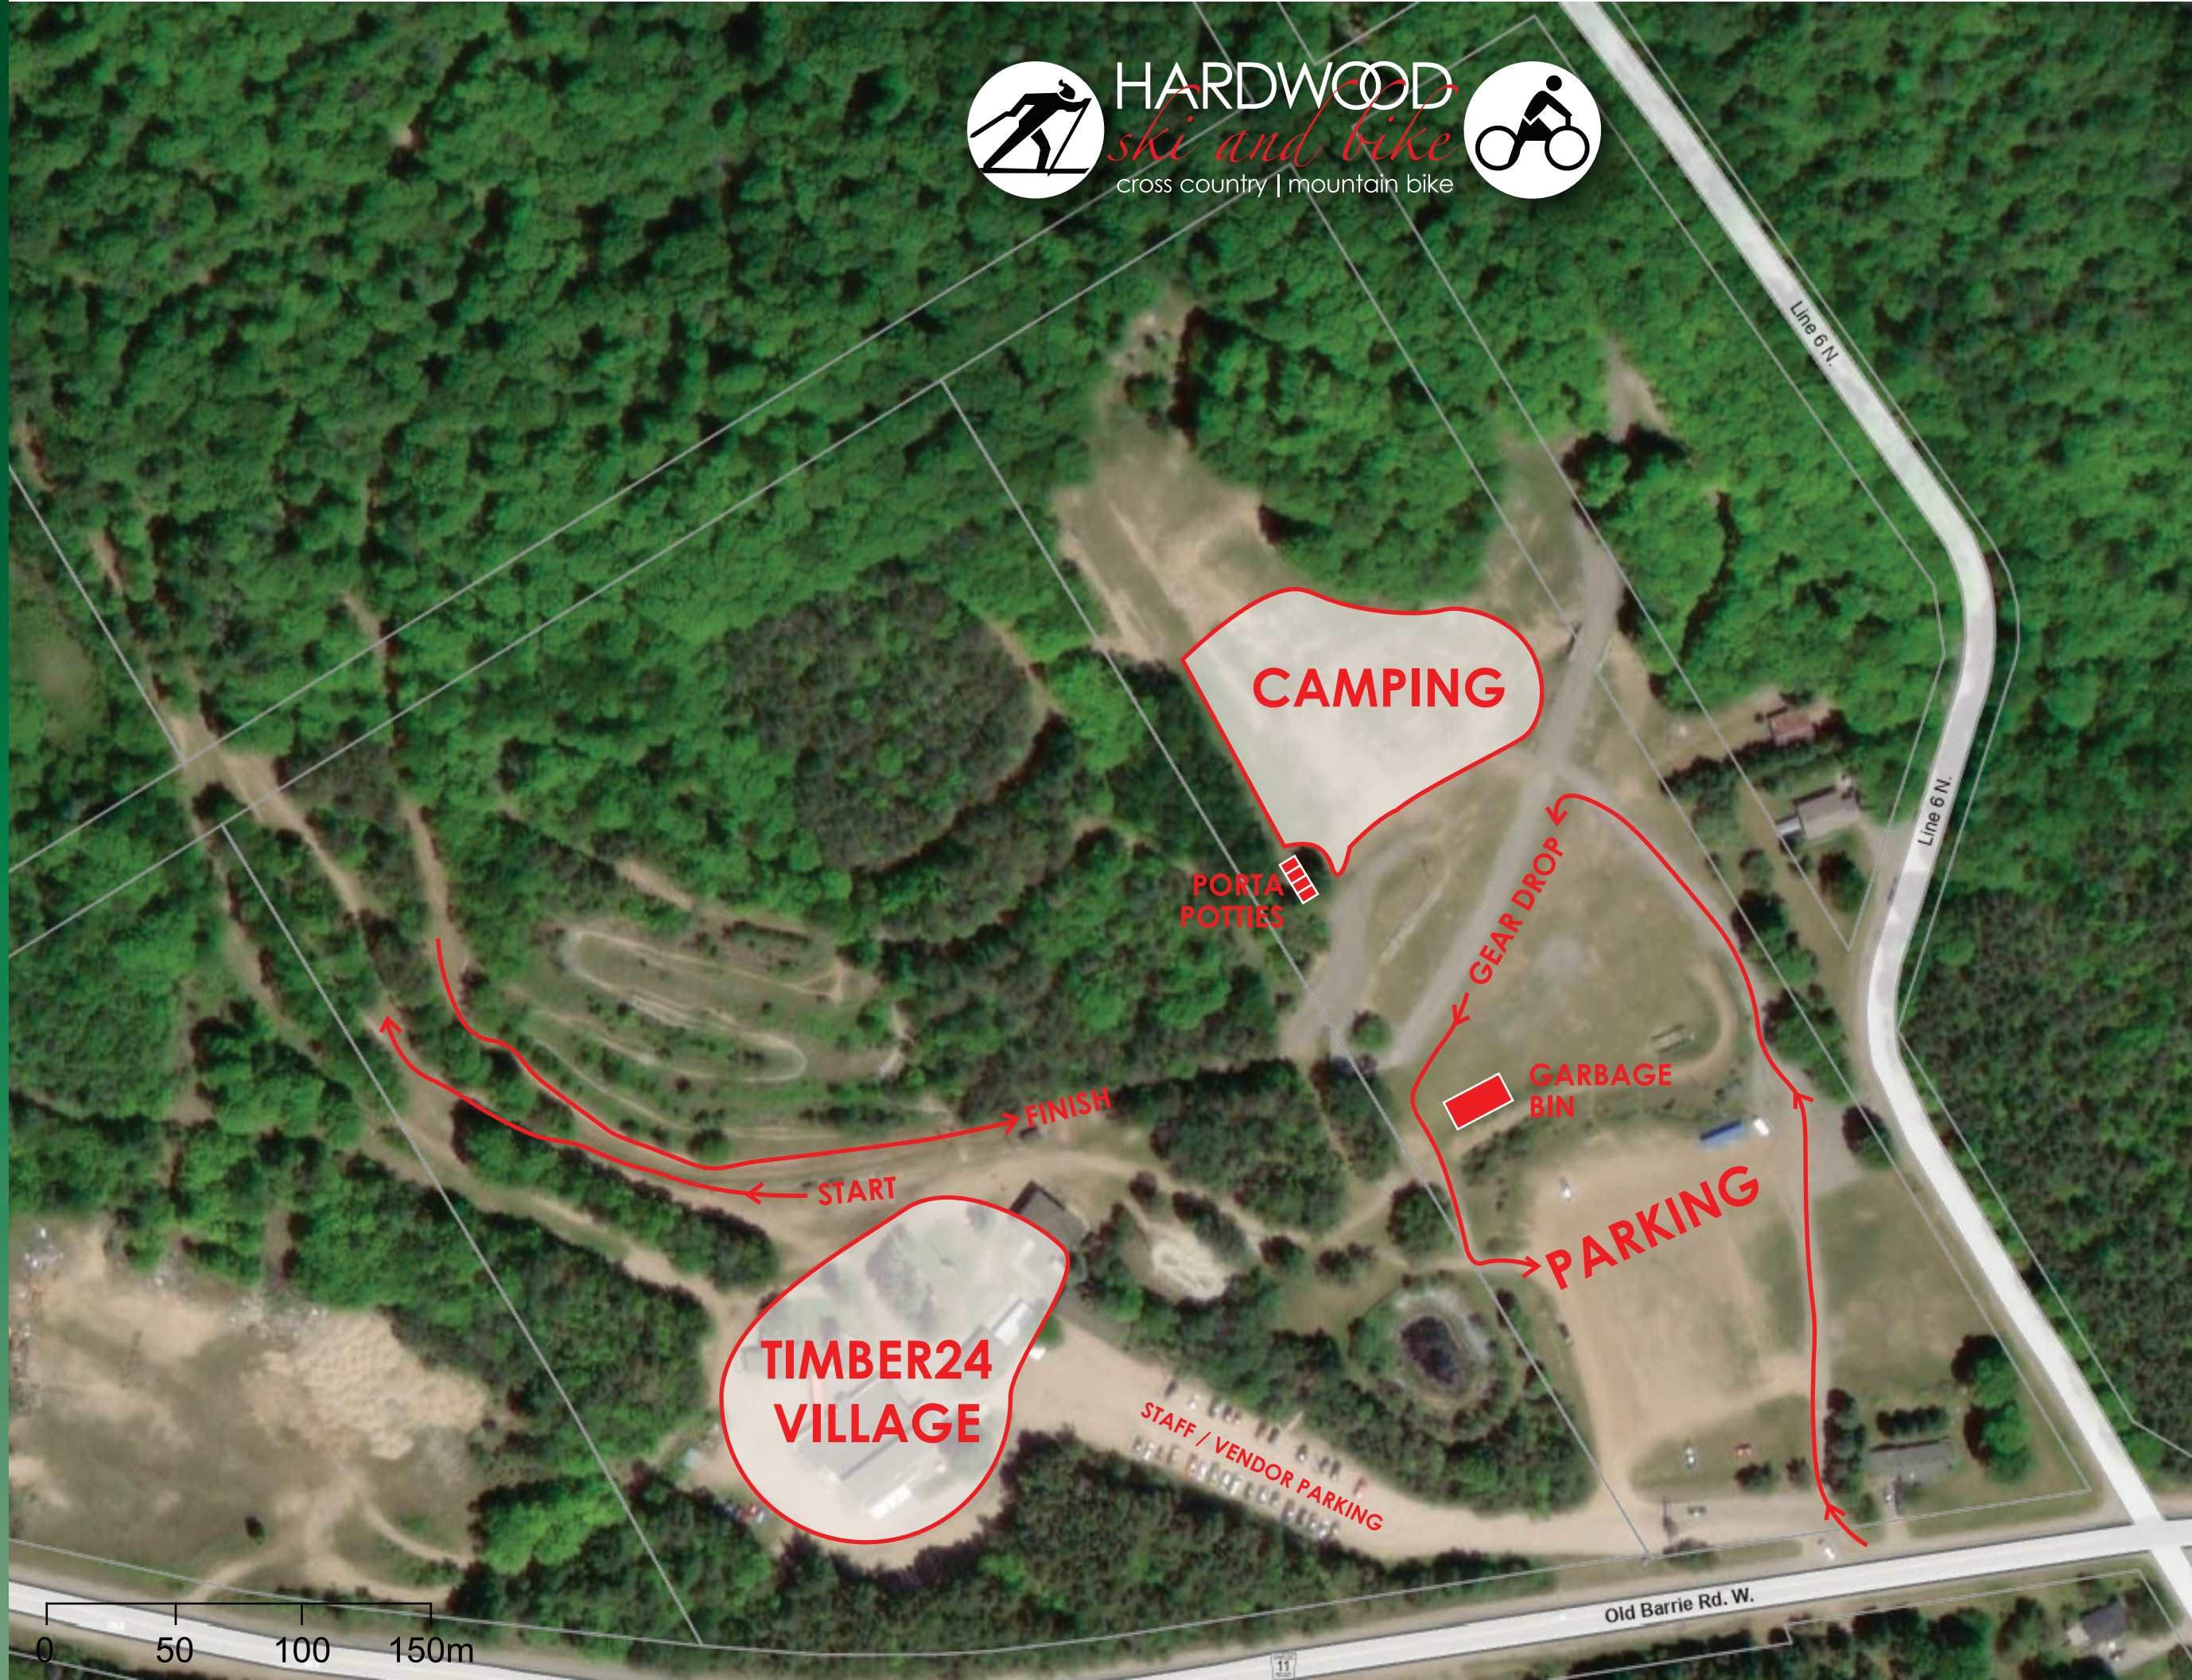

**HARDWOOD**  
*ski and bike*  
cross country | mountain bike

**TIMBER24**  
TRAIL RUNNING FESTIVAL  
TIMBER24.RUN

**VENUE MAP**

0 50 100 150m

Old Barrie Rd. W.

Line 6 N.

Line 6 N.

**CAMPING**

**PORTA POTTIES**

**GARBAGE BIN**

**PARKING**

**TIMBER24 VILLAGE**

**FINISH**

**START**

**GEAR DROP**

STAFF / VENDOR PARKING