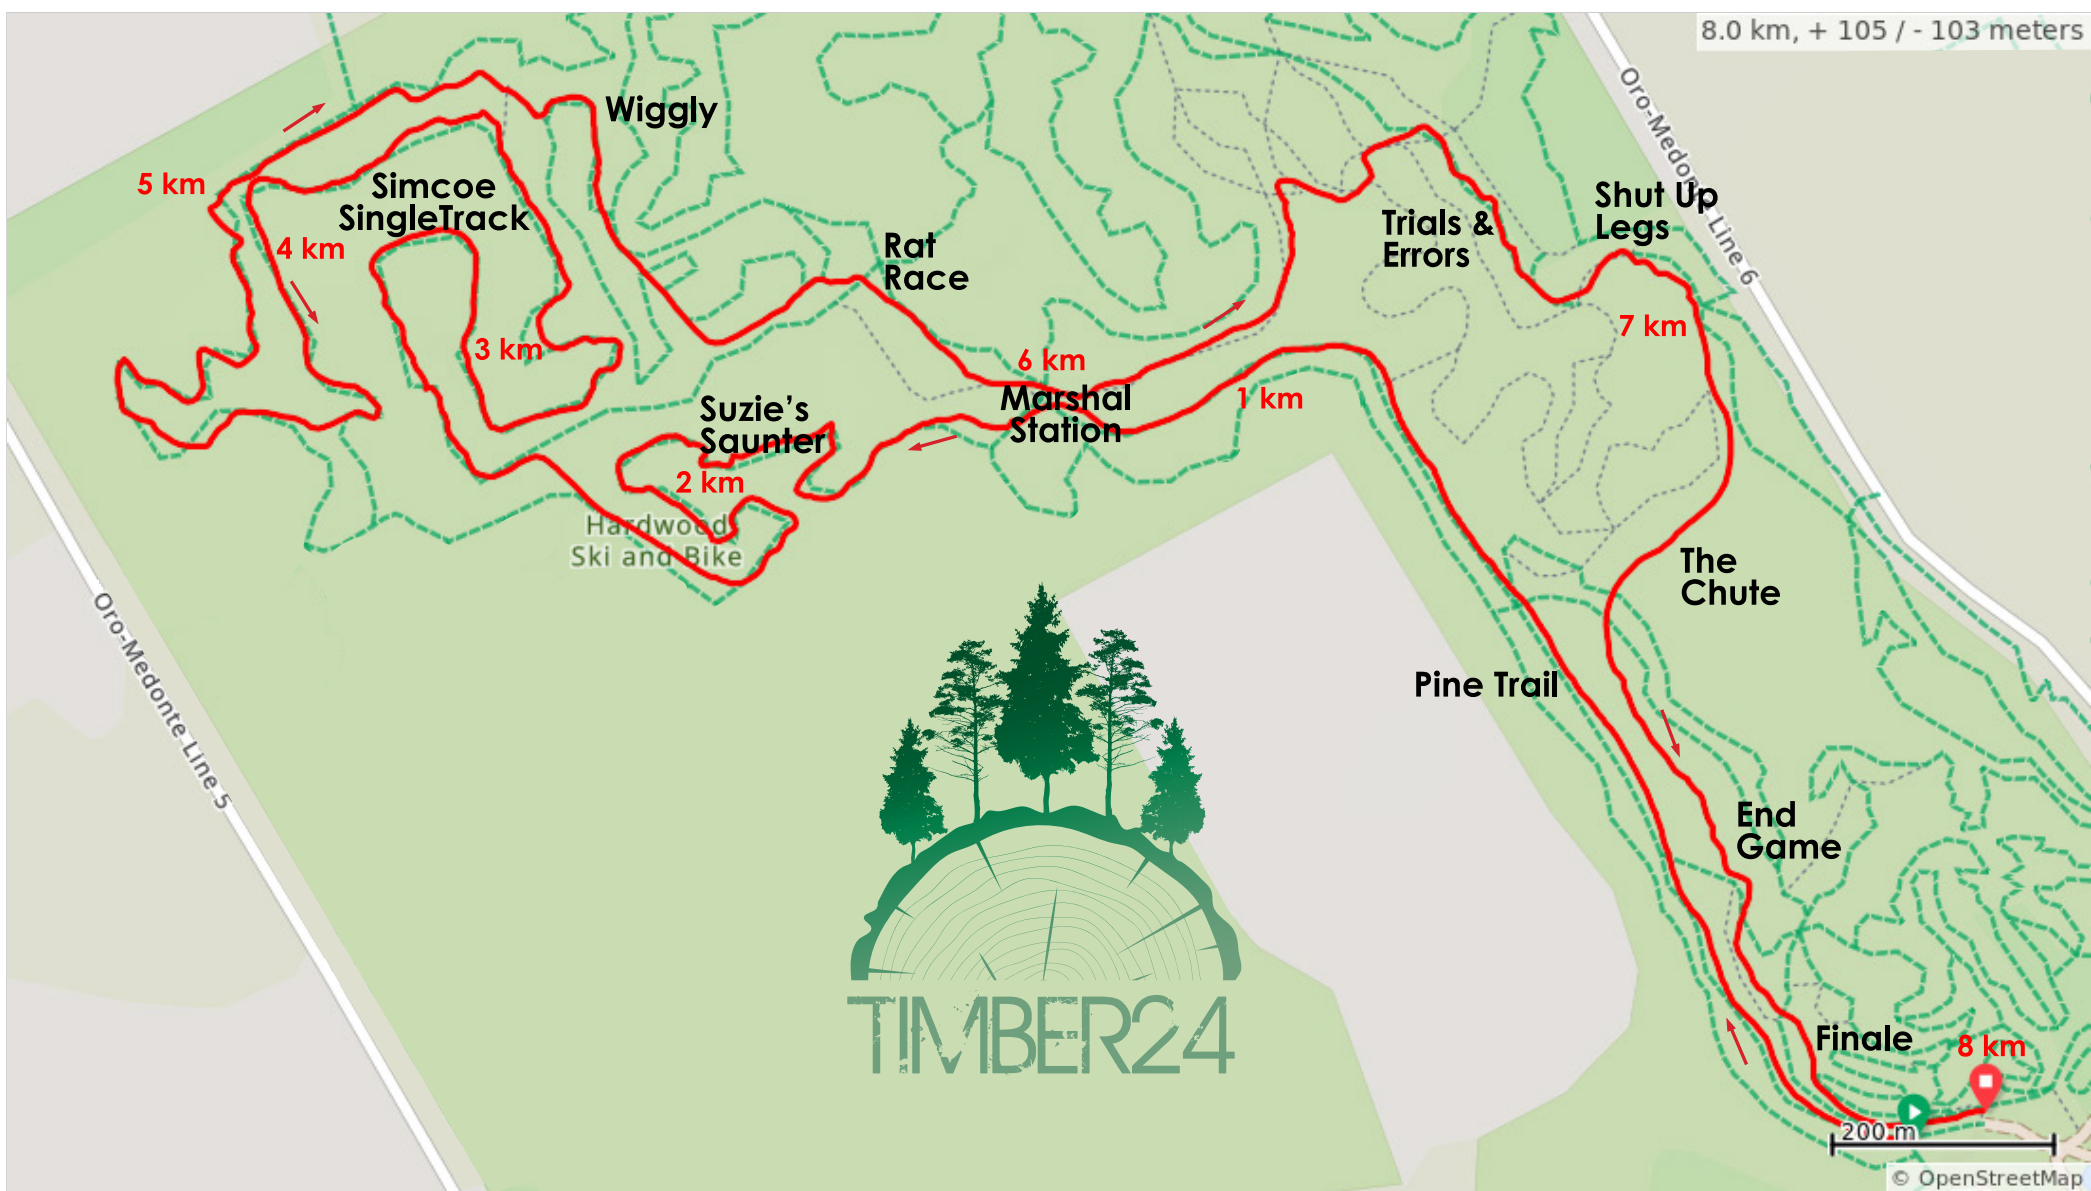

8.0 km, + 105 / - 103 meters

2024 TIMBER24 COURSE MAP